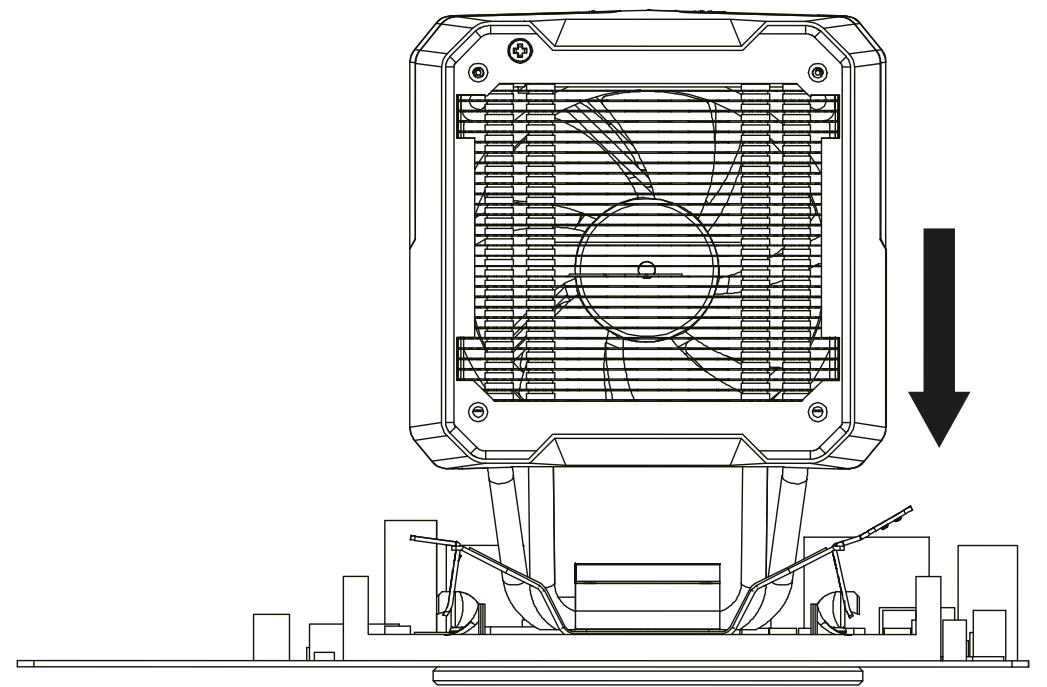

CPU FAN

MOLEX

AURA
(5V)

GYGABITE
(5V)

SPIRIT OF GAMER

SOG-VR-RGB120A

S/N:

Copyrights©2020 SPIRITOFGAMER®